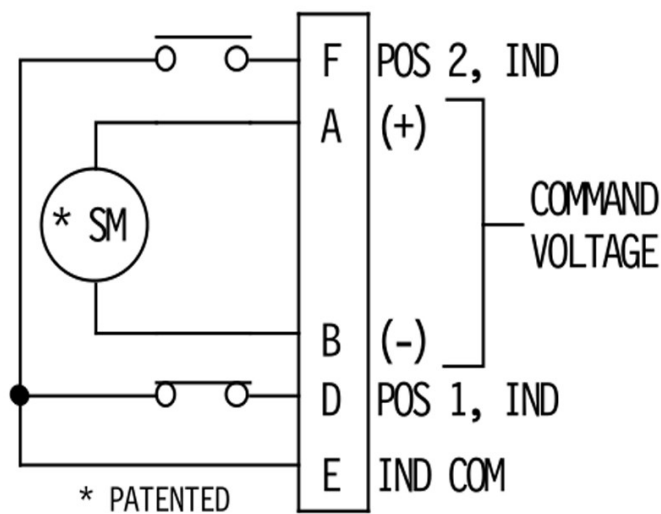

SWITCH SERIES:

SMALL: WR10 THROUGH WR137MINI  
 LARGE: WR137LARGE THROUGH WR430

## STANDARD FAILSAFE CIRCUIT

STD. FAILSAFE ELECT CKT.

Shown in De-energized Pos.  
 ONE FORM C

SWITCH SERIES	CONNECTOR	MATING CONNECTOR
SMALL	MS3112E10-6P	MS3116F10-6S
LARGE	MS3102E14S-6P	MS3106F14S-6S

SECTOR MICROWAVE INDUSTRIES, INC.