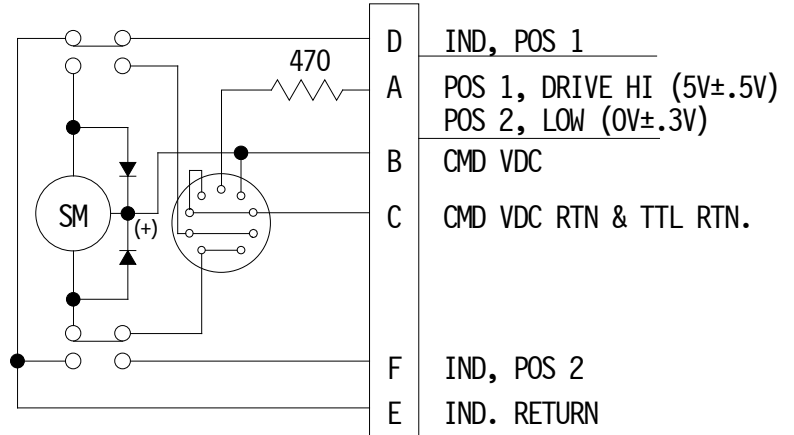

SWITCH SERIES:

SMALL: WR10 THROUGH WR137MINI
 LARGE: WR137LARGE THROUGH WR430

STD. FAILSAFE ELECT CKT.

Shown in De-energized Pos.
 ONE FORM C

SWITCH SERIES	CONNECTOR	MATING CONNECTOR
SMALL	MS3112E10-6P	MS3116F10-6S
LARGE	MS3102E14S-6P	MS3106F14S-6S

TTL ELECT. CKT. (Ckt # TA)

Shown in Position 1

SWITCH SERIES	CONNECTOR	MATING CONNECTOR
SMALL	MS3112E10-6P	MS3116F10-6S
LARGE	MS3102E14S-6P	MS3106F14S-6S

SECTOR MICROWAVE INDUSTRIES, INC.

<http://www.sectormicrowave.com>