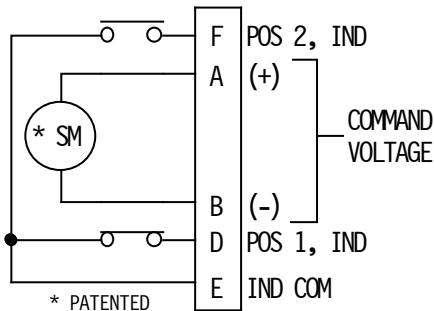

SWITCH SERIES:

SMALL: WR10 THROUGH WR137MINI
 LARGE: WR137LARGE THROUGH WR430

STD. FAILSAFE ELECT CKT.

Shown in De-energized Pos.
 ONE FORM C

SWITCH SERIES	CONNECTOR	MATING CONNECTOR
SMALL	MS3112E10-6P	MS3116F10-6S
LARGE	MS3102E14S-6P	MS3106F14S-6S

TTL ELECT. CKT. (Ckt # TA)

Shown in Position 1

SWITCH SERIES	CONNECTOR	MATING CONNECTOR
SMALL	MS3112E10-6P	MS3116F10-6S
LARGE	MS3102E14S-6P	MS3106F14S-6S

SECTOR MICROWAVE INDUSTRIES, INC.

<http://www.sectormicrowave.com>